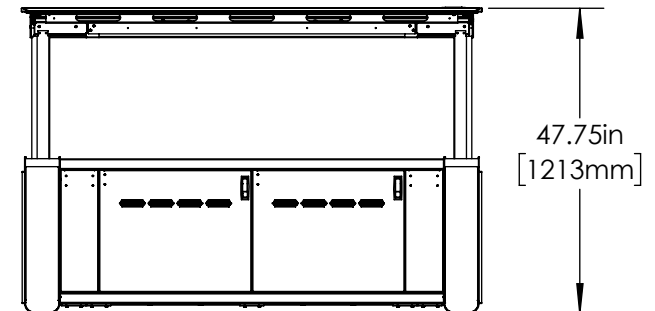

Pinnacle 72" Top View

Pinnacle 72" Bottom View

Pinnacle 72" Front View-Standing

Pinnacle 72" Front View-Sitting

Pinnacle 72" Side View-Sitting

SECTION R-R

Pinnacle 72" Back View-Sitting

# Pinnacle 72", Closed Base Ht. Adj

SCALE - NTS

The copyright of this drawing and design is vested solely in the Winsted Corporation. Reproduction of the document, in whole or in part, is prohibited other than with the express permission of the above company.