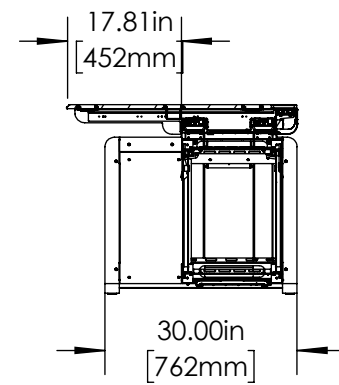

Pinnacle 72" Top View

Pinnacle 72" Bottom View

Pinnacle 72" Front View-Standing

Pinnacle 72" Front View-Sitting

Pinnacle 72" Side View-Sitting

SECTION R-R

Pinnacle 72" Back View-Sitting

# Pinnacle 72", Closed Base Ht. Adj

SCALE - NTS

The copyright of this drawing and design is vested solely in the Winsted Corporation. Reproduction of the document, in whole or in part, is prohibited other than with the express permission of the above company.