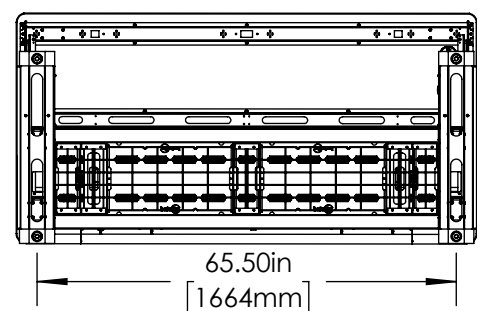

Pinnacle 72" Top View

Pinnacle 72" Bottom View

Pinnacle 72" Front View-Standing

Pinnacle 72" Front View-Sitting

Pinnacle 72" Side View-Sitting

SECTION R-R

Pinnacle 72" Back View-Sitting

# Pinnacle 72", Closed Base Ht. Adj

SCALE - NTS

The copyright of this drawing and design is vested solely in the Winsted Corporation. Reproduction of the document, in whole or in part, is prohibited other than with the express permission of the above company.