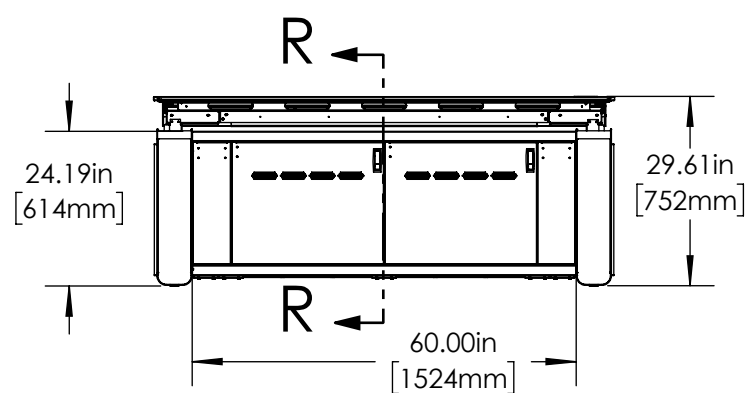

Pinnacle 72" Top View

Pinnacle 72" Bottom View

Pinnacle 72" Front View-Standing

Pinnacle 72" Front View-Sitting

Pinnacle 72" Side View-Sitting

SECTION R-R

Pinnacle 72" Back View-Sitting

# Pinnacle 72", Closed Base Ht. Adj

SCALE - NTS

The copyright of this drawing and design is vested solely in the Winsted Corporation. Reproduction of the document, in whole or in part, is prohibited other than with the express permission of the above company.