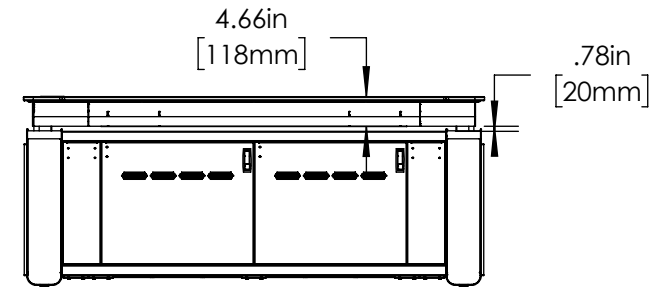

Pinnacle 72" Top View

Pinnacle 72" Bottom View

Pinnacle 72" Front View-Standing

Pinnacle 72" Front View-Sitting

Pinnacle 72" Side View-Sitting  
SECTION R-R

Pinnacle 72" Back View-Sitting

# Pinnacle 72", Closed Base Ht. Adj

SCALE - NTS

The copyright of this drawing and design is vested solely in the Winsted Corporation. Reproduction of the document, in whole or in part, is prohibited other than with the express permission of the above company.