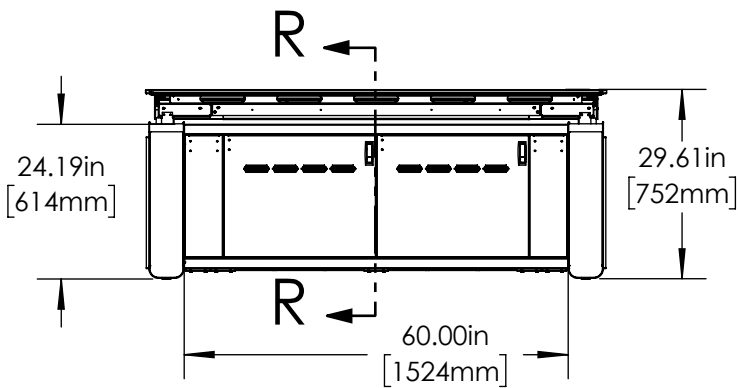

Pinnacle 72" Top View

Pinnacle 72" Bottom View

Pinnacle 72" Front View-Standing

Pinnacle 72" Front View-Sitting

Pinnacle 72" Side View-Sitting  
SECTION R-R

Pinnacle 72" Back View-Sitting

# Pinnacle 72", Closed Base Ht. Adj

SCALE - NTS

The copyright of this drawing and design is vested solely in the Winsted Corporation. Reproduction of the document, in whole or in part, is prohibited other than with the express permission of the above company.