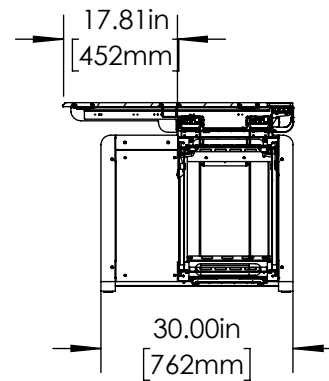

Pinnacle 72" Top View

Pinnacle 72" Bottom View

Pinnacle 72" Front View-Standing

Pinnacle 72" Front View-Sitting

Pinnacle 72" Side View-Sitting  
SECTION R-R

Pinnacle 72" Back View-Sitting

# Pinnacle 72", Closed Base Ht. Adj

SCALE - NTS

The copyright of this drawing and design is vested solely in the Winsted Corporation. Reproduction of the document, in whole or in part, is prohibited other than with the express permission of the above company.