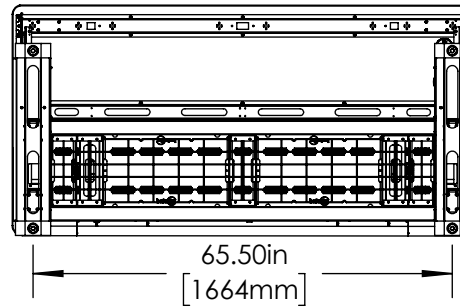

Pinnacle 72" Top View

Pinnacle 72" Bottom View

Pinnacle 72" Front View-Standing

Pinnacle 72" Front View-Sitting

Pinnacle 72" Side View-Sitting  
SECTION R-R

Pinnacle 72" Back View-Sitting

# Pinnacle 72", Closed Base Ht. Adj

SCALE - NTS

The copyright of this drawing and design is vested solely in the Winsted Corporation. Reproduction of the document, in whole or in part, is prohibited other than with the express permission of the above company.