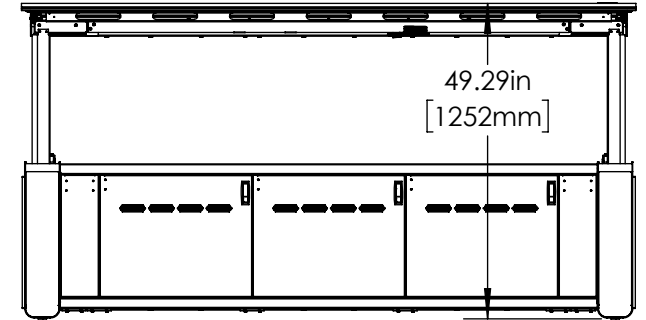

Pinnacle 96" Top View

Pinnacle 96" Bottom View

Pinnacle 96" Front View-Standing

Pinnacle 96" Front View-Sitting

Pinnacle 96" Side View-Sitting  
SECTION R-R

Pinnacle 96" Back View-Sitting

# Pinnacle 96", Closed Base Ht. Adj

SCALE - NTS

The copyright of this drawing and design is vested solely in the Winsted Corporation. Reproduction of the document, in whole or in part, is prohibited other than with the express permission of the above company.