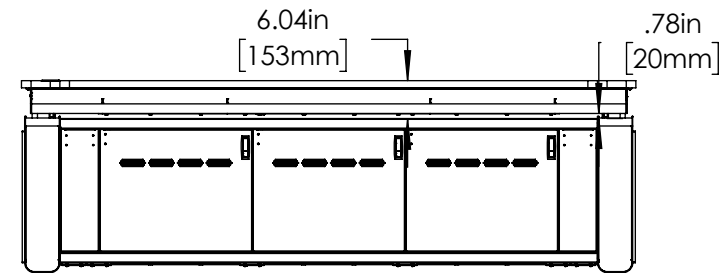

Pinnacle 96" Top View

Pinnacle 96" Bottom View

Pinnacle 96" Front View-Standing

Pinnacle 96" Front View-Sitting

Pinnacle 96" Side View-Sitting  
SECTION R-R

Pinnacle 96" Back View-Sitting

# Pinnacle 96", Closed Base Ht. Adj

SCALE - NTS

The copyright of this drawing and design is vested solely in the Winsted Corporation. Reproduction of the document, in whole or in part, is prohibited other than with the express permission of the above company.