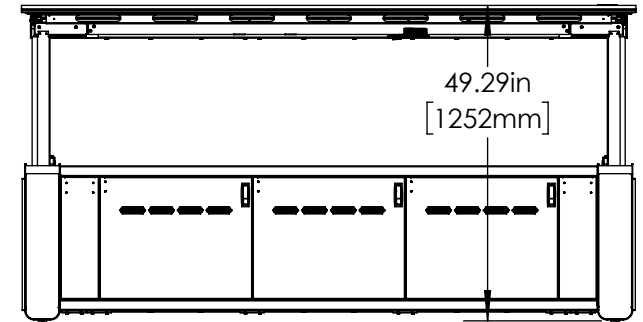

Pinnacle 96" Top View

Pinnacle 96" Bottom View

Pinnacle 96" Front View-Standing

Pinnacle 96" Front View-Sitting

Pinnacle 96" Side View-Sitting  
SECTION R-R

Pinnacle 96" Back View-Sitting

# Pinnacle 96", Closed Base Ht. Adj

SCALE - NTS

The copyright of this drawing and design is vested solely in the Winsted Corporation. Reproduction of the document, in whole or in part, is prohibited other than with the express permission of the above company.