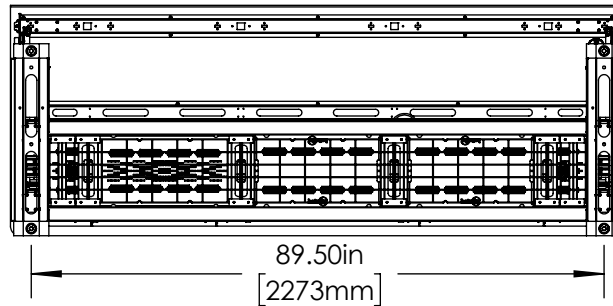

Pinnacle 96" Top View

Pinnacle 96" Bottom View

Pinnacle 96" Front View-Standing

Pinnacle 96" Front View-Sitting

Pinnacle 96" Side View-Sitting  
SECTION R-R

Pinnacle 96" Back View-Sitting

# Pinnacle 96", Closed Base Ht. Adj

SCALE - NTS

The copyright of this drawing and design is vested solely in the Winsted Corporation. Reproduction of the document, in whole or in part, is prohibited other than with the express permission of the above company.