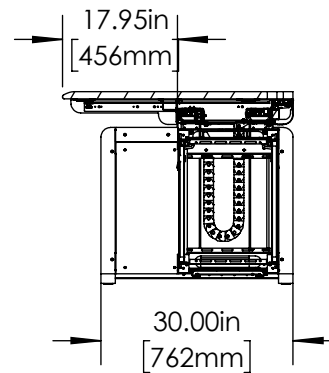

Pinnacle 96" Top View

Pinnacle 96" Bottom View

Pinnacle 96" Front View-Standing

Pinnacle 96" Front View-Sitting

Pinnacle 96" Side View-Sitting  
SECTION R-R

Pinnacle 96" Back View-Sitting

# Pinnacle 96", Closed Base Ht. Adj

SCALE - NTS

The copyright of this drawing and design is vested solely in the Winsted Corporation. Reproduction of the document, in whole or in part, is prohibited other than with the express permission of the above company.