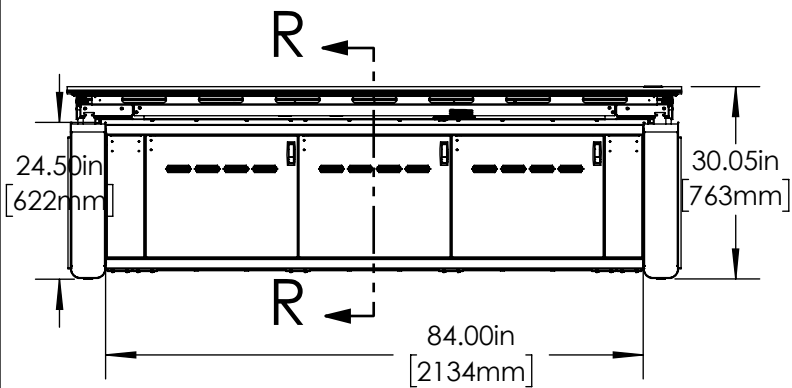

Pinnacle 96" Top View

Pinnacle 96" Bottom View

Pinnacle 96" Front View-Standing

Pinnacle 96" Front View-Sitting

Pinnacle 96" Side View-Sitting  
SECTION R-R

Pinnacle 96" Back View-Sitting

# Pinnacle 96", Closed Base Ht. Adj

SCALE - NTS

The copyright of this drawing and design is vested solely in the Winsted Corporation. Reproduction of the document, in whole or in part, is prohibited other than with the express permission of the above company.