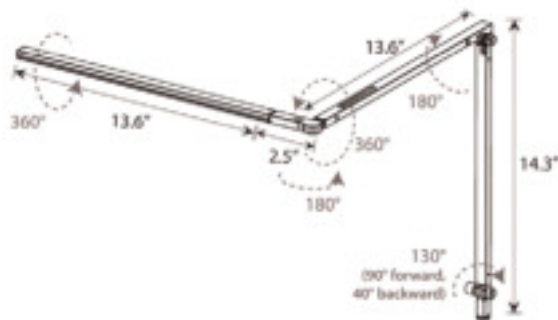

LED TASK LIGHT

PART# W5664

LUMENS:	475
ENERGY CONSUMPTION:	9.5 watts
NUMBER OF LEDS:	42 LEDs
COLOR RATED LIFESPAN:	50,000 Hours
COLOR TEMP. (TYPICAL) - COOL:	4,500 K
COLOR TEMP. (TYPICAL) - WARM:	3,500 K
COLOR RENDERING INDEX (CR):	85
DIMMER:	Built-in touchstrip
BRIGHTNESS ADJUSTABILITY:	Multiple dimming levels
STANDARD COLOR FINISH*:	Black
COLOR LENGTH:	10"
TRANSFORMER (100-200V; 50/60HZ):	Included - C-UL-US Certified
MAX. BRIGHTNESS** (15" ABOVE DESK):	165 fc

**Max. brightness is measured on diffused models.*

**VERSA-TRAK
MOUNTED TASK LIGHT
W5664**

**TASK LIGHT FOR
VERTICAL SLAT-WALL
W5665**

**TASK LIGHT FOR
SLOPED SLAT-WALL
B3056**

DIMENSIONS

POTENTIAL LEED POINTS:

Energy & Atmosphere (EA)

LED lighting to reduce energy consumption.

Innovation in Design (ID)

Z-BAR® features the original three-bar design for max. reach and flexibility. The LED head can spin in it's socket, sweep side to side, and rotate around the end of the arm to point in any direction. The lamp also features a built-in touchstrip for brightness adjustability.